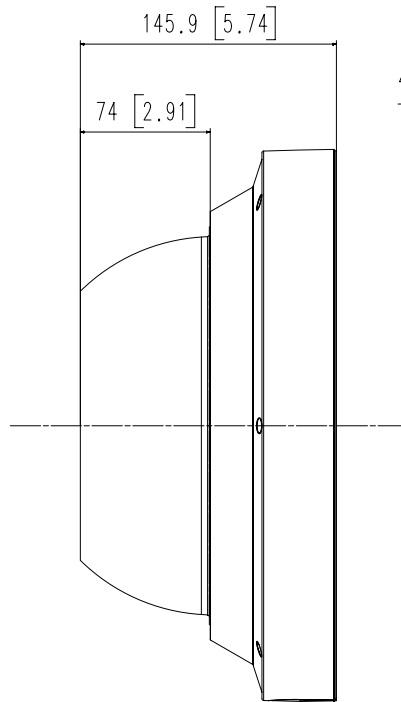

1	PNM-9084RQZ, PNM-9085RQZ	'19.10.01
No.	MODEL NAME	DATE
Unit:mm[inch]		SCALE:1/1
© Hanwha Techwin